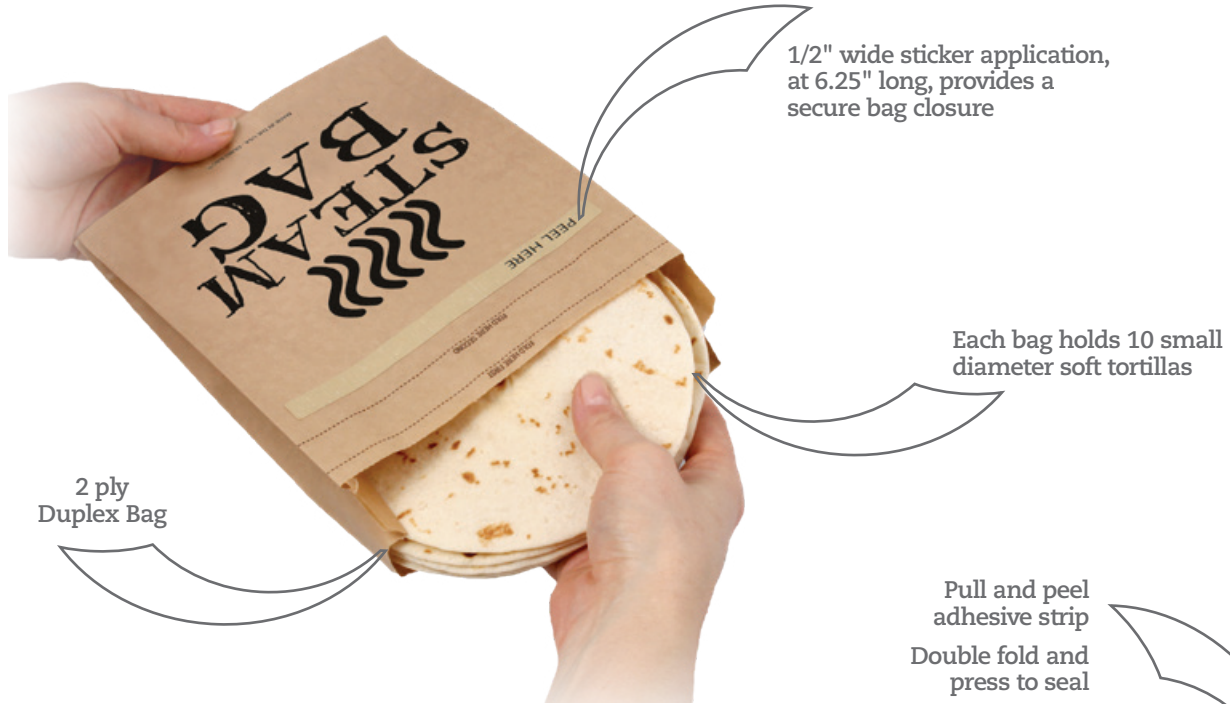

Duplex Tortilla Steam Bags